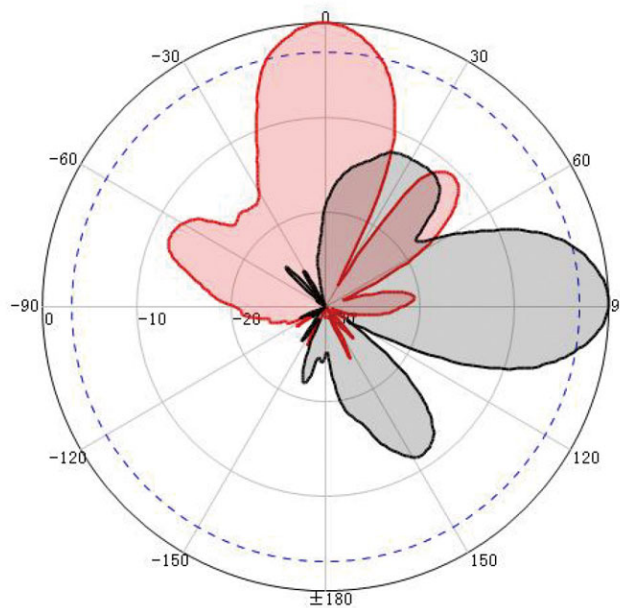

YDS2458PT15VH-4N(F)
2400-2500/5150-5850MHz 15dBi 4x4 MIMO Panel Antenna

5GHz