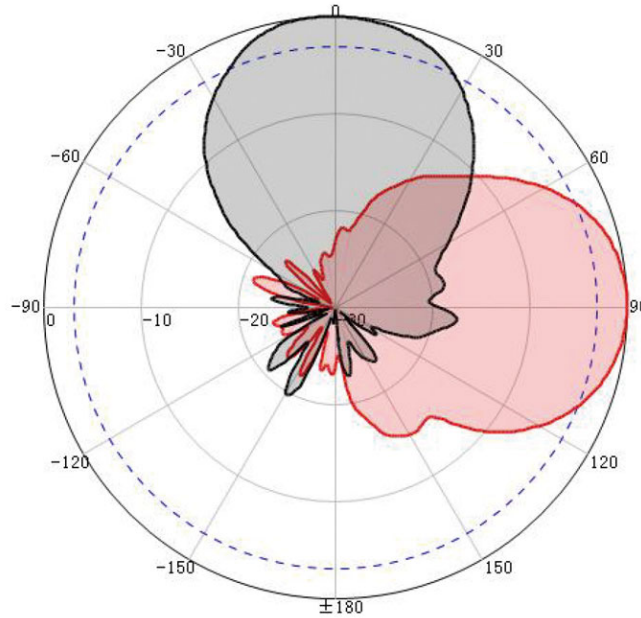

YDS2458PT15VH-4N(F)
2400-2500/5150-5850MHz 15dBi 4x4 MIMO Panel Antenna

**Specifications**

Antenna Model No.	YDS2458PT15VH-4N(F)
Frequency Range	2400-2500/5150-5850MHz
Polarization	Horizontal(2x) + Vertical(2x)
Gain	14dBi(2.4GHz) / 15dBi(5GHz)
VSWR	≤ 2.0
Horizontal Bandwidth	(2.4GHz) 45°, (5GHz) 25°
Vertical Beamwidth	(2.4GHz) 43°, (5GHz) 23°
Port-to-Port Isolation	≤ -28dB
Nominal Impedance	50Ω
Maximum Power	50W
Lightning Protection	DC Ground
Connector	4x N-Female
Mounting Mast Size	Φ30- 50mm
Dimensions	305x305x20mm
Weight	1.55 kg
Radome Material	UV-ABS
Max. Wind Velocity	210km/h
Operating Temperature	-40~+60°C

YDS2458PT15VH-4N(F)
2400-2500/5150-5850MHz 15dBi 4x4 MIMO Panel Antenna

2.4GHz

5GHz